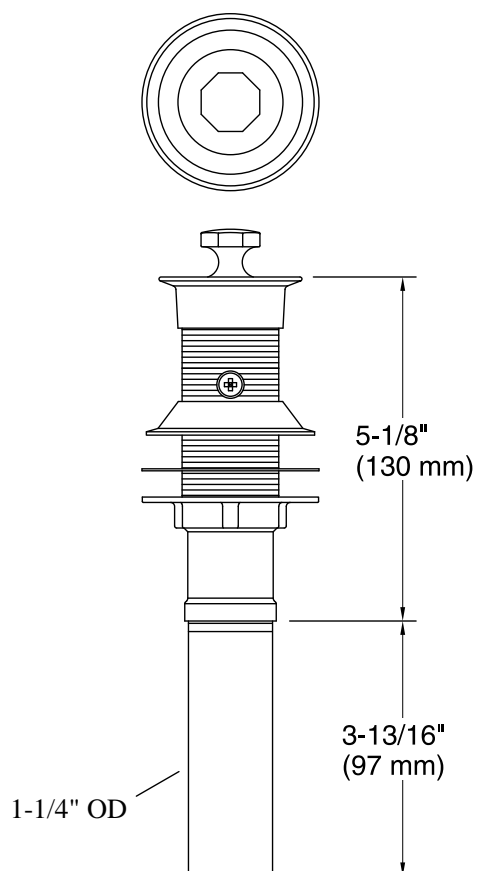

Features

- 1-1/4" (32 mm) connection
- Nonremovable metal stopper
- For use in overflow applications

Material

- Solid-brass construction for durability and reliability

Codes/Standards

ASME A112.18.2/CSA B125.2

Technical Information

All product dimensions are nominal.

Notes

Install this product according to the installation guide.